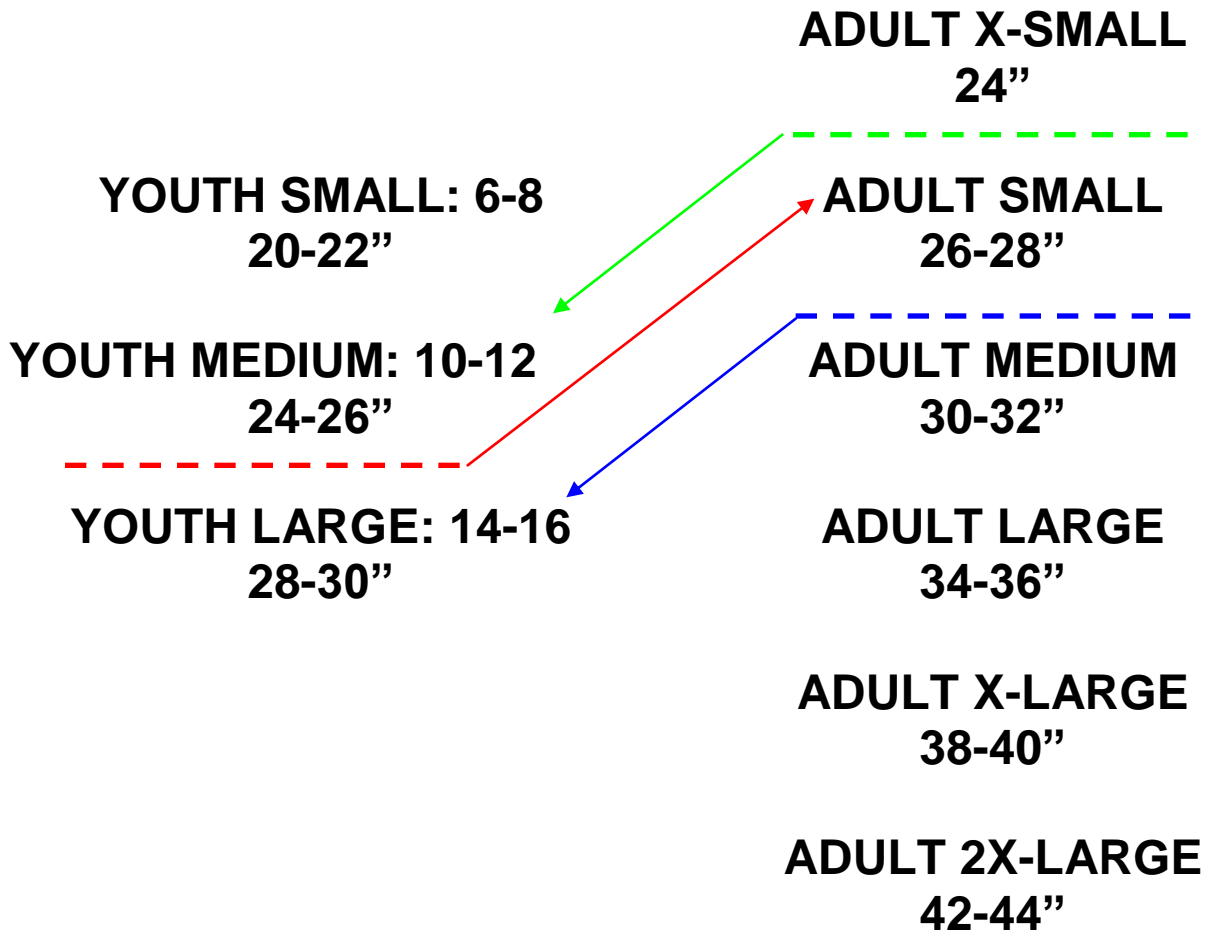

BASEBALL/SOFTBALL PANT & WAIST SIZES

JERSEY/SHIRT SIZES

YOUTH SMALL
5/6

YOUTH MEDIUM
7/8

YOUTH LARGE
10/12

YOUTH X-LARGE
= ADULT SMALL